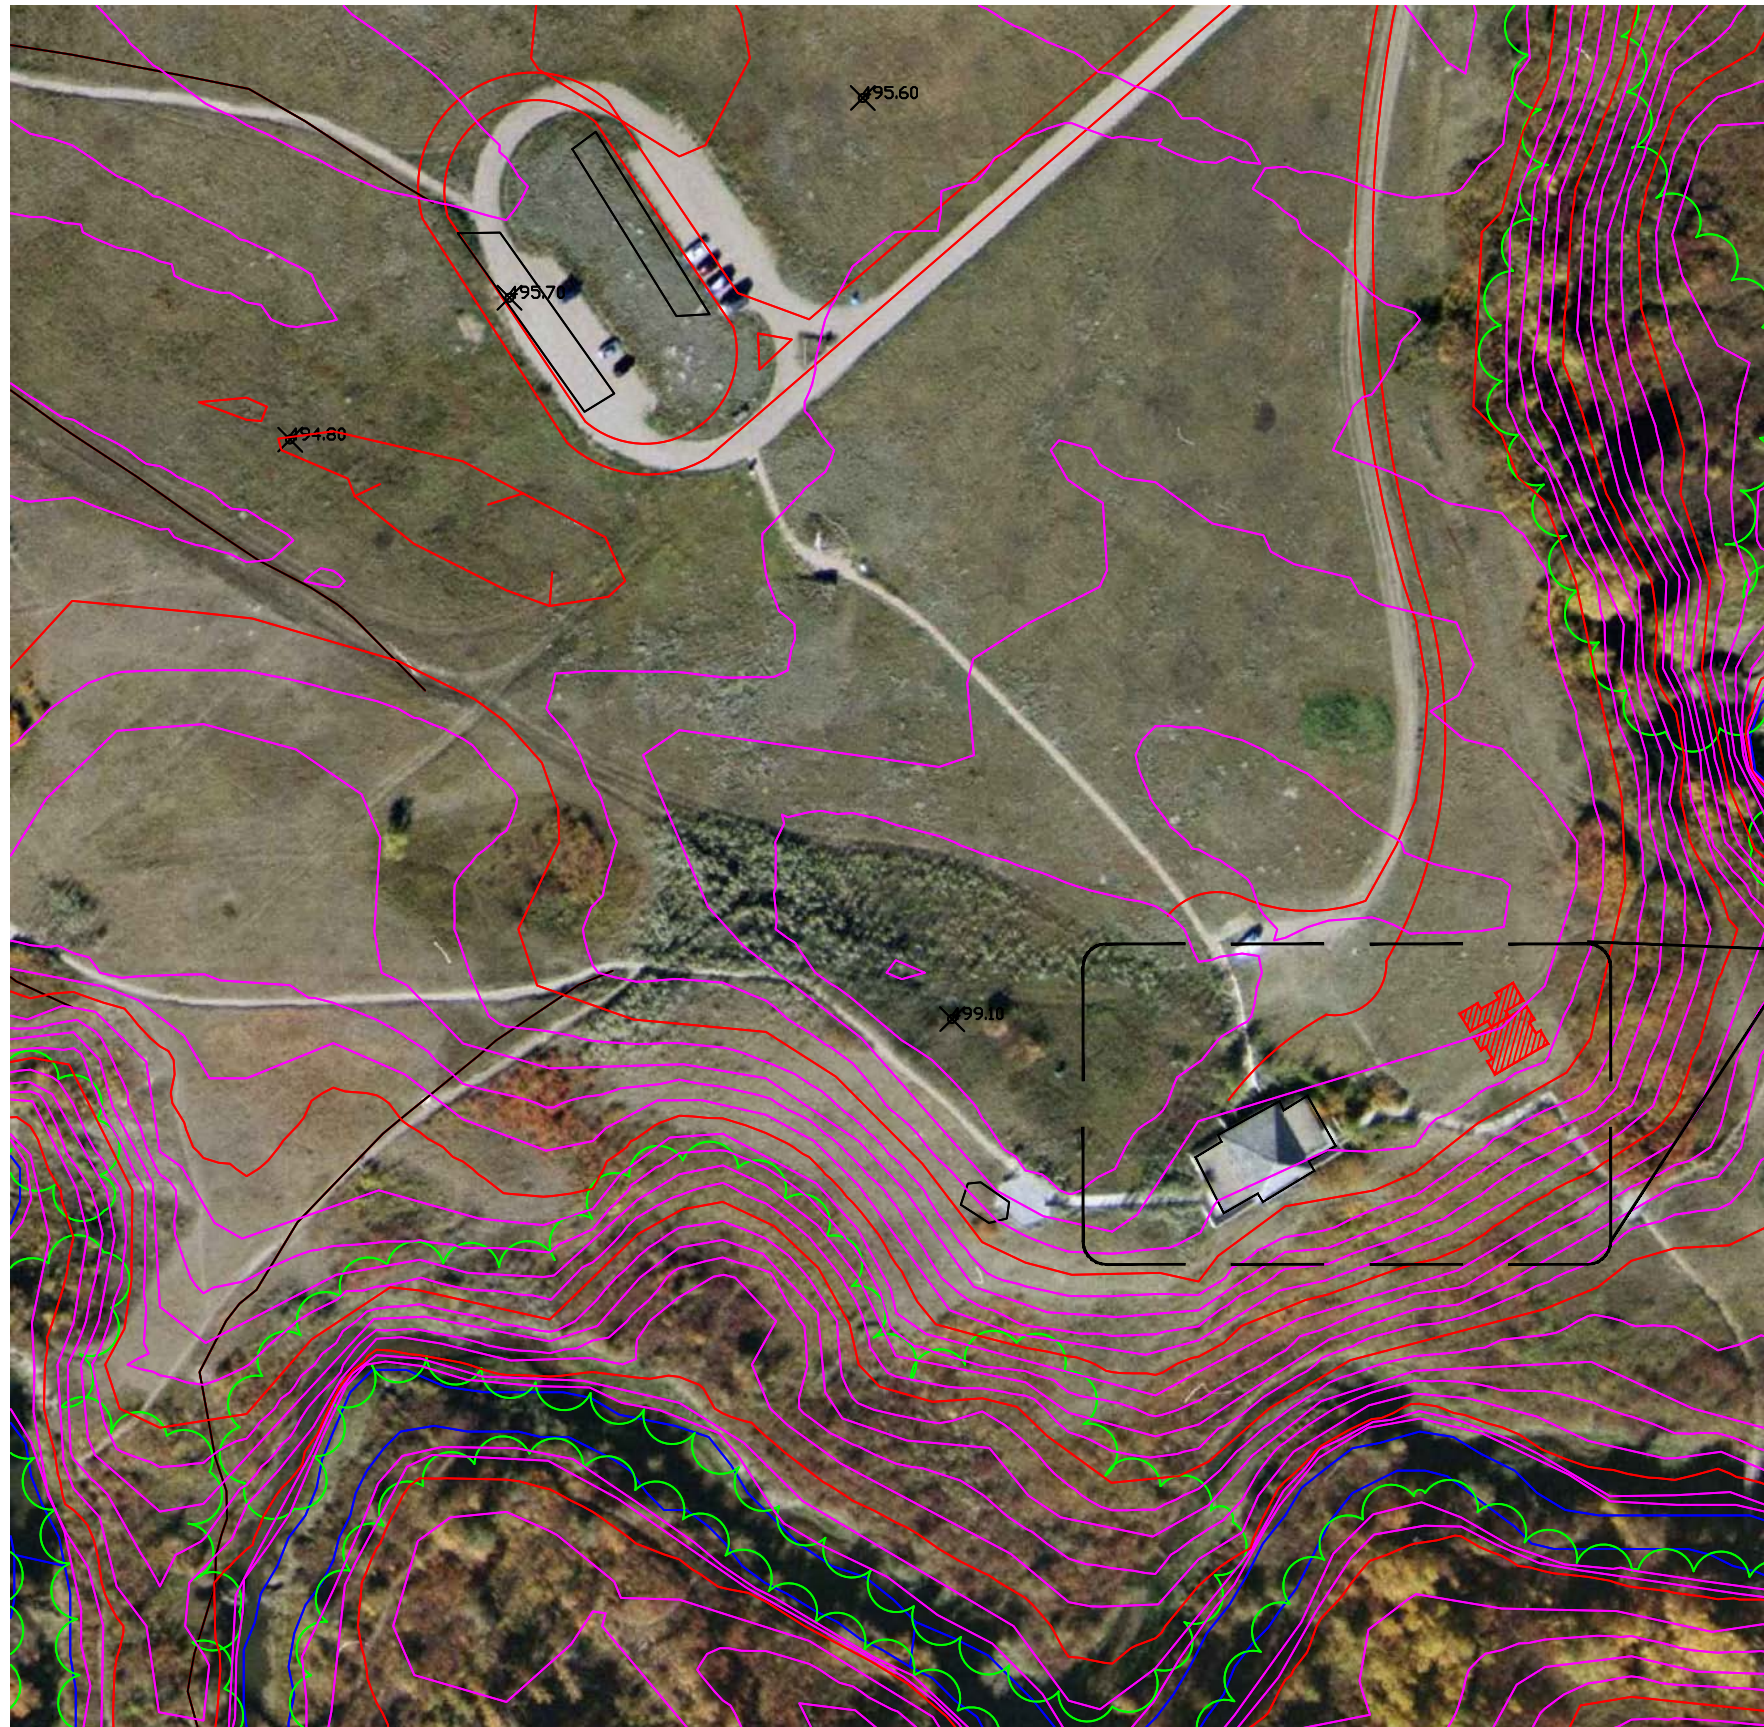

Beaver Creek Conservation Area

Enhanced Interpretive Program

Date: 18/01/2010
Drawn: JC

Beaver Creek Conservation Area
Interpretive Centre

Proposed approximate location of
ski shack

Note:

- Exact location of relocated rink shack to be determined on site.
- Ski trails to be determined seasonally.